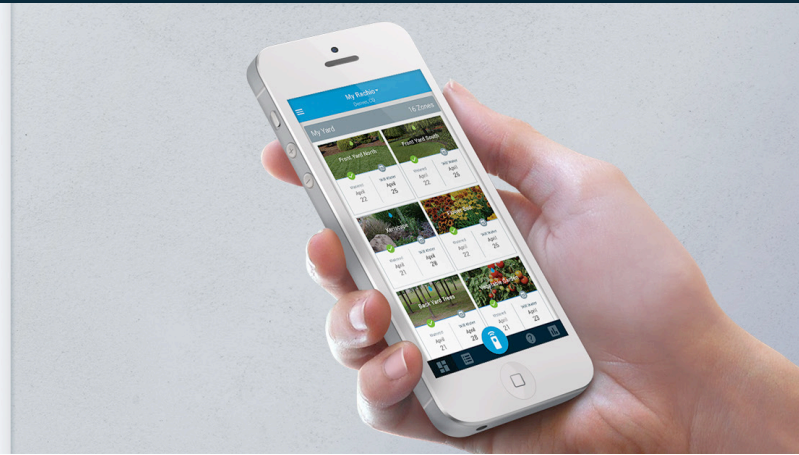

# Product Highlights

Things to keep in mind as you experience Rachio.

## Easy Installation

Replace your current controller within 30 minutes. Works with any sprinkler system, with no special tools or expertise required, and connects with your home Wi-Fi.

## Weather Intelligence™

Waters automatically based on past, present, and future weather plus real-time and forecast rain delays. No need to worry about updating schedules.

## Custom Fit to Your Yard

Enter your specific plant and soil types to get a tailored watering schedule.